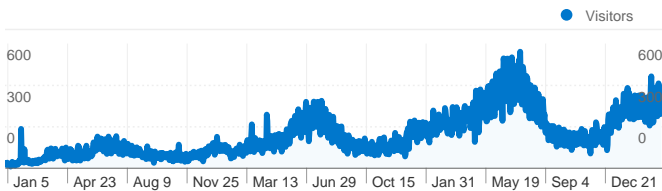

## Site Usage

**206,341** Visits

**34.31%** Bounce Rate

**1,047,262** Pageviews

**00:04:25** Avg. Time on Site

**5.08** Pages/Visit

**79.42%** % New Visits

## Traffic Sources Overview

- **Search Engines**  
173,838.00 (84.25%)
- **Direct Traffic**  
18,385.00 (8.91%)
- **Referring Sites**  
14,117.00 (6.84%)
- **Other**  
1 (> 0.00%)

## Visitors Overview

**Visitors**  
**164,051**