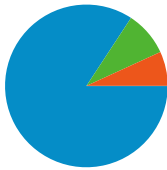

## Site Usage

**206,341** Visits

**34.31%** Bounce Rate

**1,047,262** Pageviews

**00:04:25** Avg. Time on Site

**5.08** Pages/Visit

**79.42%** % New Visits

## Traffic Sources Overview

- **Search Engines**  
173,838.00 (84.25%)
- **Direct Traffic**  
18,385.00 (8.91%)
- **Referring Sites**  
14,117.00 (6.84%)
- **Other**  
1 (> 0.00%)

## Visitors Overview

**Visitors**  
**164,051**