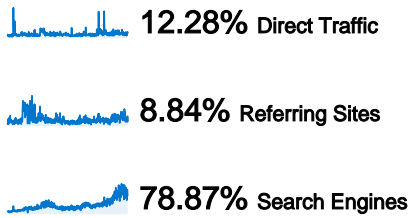

 **62,366 Visits**

 **50,340 Absolute Unique Visitors**

 **346,460 Pageviews**

 **5.56 Average Pageviews**

 **00:04:29 Time on Site**

 **30.58% Bounce Rate**

 **80.50% New Visits**

Technical Profile

All traffic sources sent a total of 62,366 visits

- **Search Engines**
49,191.00 (78.87%)
- **Direct Traffic**
7,661.00 (12.28%)
- **Referring Sites**
5,513.00 (8.84%)
- **Other**
1 (> 0.00%)

Top Traffic Sources

62,366 visits came from 75 countries/territories

Site Usage

Country/Territory	Visits	Pages/Visit	Avg. Time on Site	% New Visits	Bounce Rate
Visits 62,366 % of Site Total: 100.00%	Pages/Visit 5.56 Site Avg: 5.56 (0.00%)	Avg. Time on Site 00:04:29 Site Avg: 00:04:29 (0.00%)	% New Visits 80.57% Site Avg: 80.50% (0.08%)	Bounce Rate 30.58% Site Avg: 30.58% (0.00%)	
United States	61,495	5.58	00:04:30	80.45%	30.29%
Canada	187	4.24	00:02:36	91.44%	36.36%
India	176	1.25	00:00:41	95.45%	88.07%
Germany	63	4.75	00:03:18	87.30%	42.86%
(not set)	61	5.20	00:04:43	73.77%	27.87%
United Kingdom	52	3.27	00:01:20	88.46%	42.31%
Belgium	32	1.69	00:00:27	96.88%	84.38%
France	29	2.41	00:00:43	96.55%	72.41%
Brazil	23	1.26	00:00:05	39.13%	86.96%