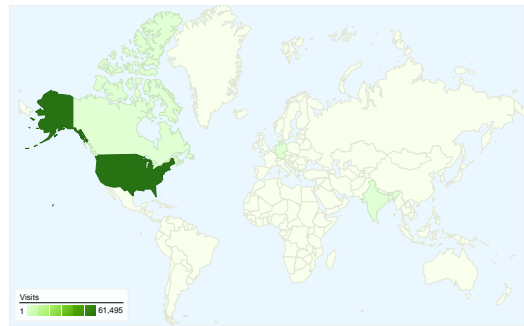

Site Usage

62,366 Visits

30.58% Bounce Rate

346,460 Pageviews

00:04:29 Avg. Time on Site

5.56 Pages/Visit

80.50% % New Visits

Visitors Overview

Visitors
50,340

Map Overlay

Traffic Sources Overview

- **Search Engines**
49,191.00 (78.87%)
- **Direct Traffic**
7,661.00 (12.28%)
- **Referring Sites**
5,513.00 (8.84%)
- **Other**
1 (> 0.00%)

Content Overview

All traffic sources sent a total of 62,366 visits

- **Search Engines**
49,191.00 (78.87%)
- **Direct Traffic**
7,661.00 (12.28%)
- **Referring Sites**
5,513.00 (8.84%)
- **Other**
1 (> 0.00%)

Top Traffic Sources

62,366 visits came from 75 countries/territories

Site Usage

Country/Territory	Visits	Pages/Visit	Avg. Time on Site	% New Visits	Bounce Rate
Visits 62,366 % of Site Total: 100.00%	Pages/Visit 5.56 Site Avg: 5.56 (0.00%)	Avg. Time on Site 00:04:29 Site Avg: 00:04:29 (0.00%)	% New Visits 80.57% Site Avg: 80.50% (0.08%)	Bounce Rate 30.58% Site Avg: 30.58% (0.00%)	
United States	61,495	5.58	00:04:30	80.45%	30.29%
Canada	187	4.24	00:02:36	91.44%	36.36%
India	176	1.25	00:00:41	95.45%	88.07%
Germany	63	4.75	00:03:18	87.30%	42.86%
(not set)	61	5.20	00:04:43	73.77%	27.87%
United Kingdom	52	3.27	00:01:20	88.46%	42.31%
Belgium	32	1.69	00:00:27	96.88%	84.38%
France	29	2.41	00:00:43	96.55%	72.41%
Brazil	23	1.26	00:00:05	39.13%	86.96%