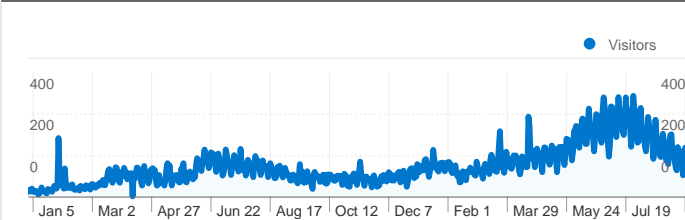

Site Usage

67,711 Visits

30.72% Bounce Rate

372,720 Pageviews

00:04:28 Avg. Time on Site

5.50 Pages/Visit

80.65% % New Visits

Visitors Overview

All traffic sources sent a total of 67,711 visits

- Search Engines
53,854.00 (79.54%)
- Direct Traffic
8,024.00 (11.85%)
- Referring Sites
5,832.00 (8.61%)
- Other
1 (> 0.00%)

Top Traffic Sources

Sources	Visits	% visits	Keywords	Visits	% visits
google (organic)	34,714	51.26%	cabins for rent in wisconsin	3,920	7.28%
yahoo (organic)	11,022	16.28%	wisconsin cabins for rent	2,586	4.80%
(direct) ((none))	8,026	11.85%	wisconsin cabins	1,211	2.25%
bing (organic)	5,243	7.74%	cabins to rent in wisconsin	898	1.67%
search (organic)	908	1.34%	rentwisconsincabins.com	668	1.24%

67,711 visits came from 77 countries/territories

Site Usage

Country/Territory	Visits	Pages/Visit	Avg. Time on Site	% New Visits	Bounce Rate
Visits 67,711 % of Site Total: 100.00%	Pages/Visit 5.50 Site Avg: 5.50 (0.00%)	Avg. Time on Site 00:04:28 Site Avg: 00:04:28 (0.00%)	% New Visits 80.70% Site Avg: 80.65% (0.06%)	Bounce Rate 30.72% Site Avg: 30.72% (0.00%)	
United States	66,766	5.53	00:04:30	80.60%	30.43%
Canada	208	4.12	00:02:40	91.35%	37.02%
India	178	1.27	00:00:42	95.51%	87.64%
Germany	68	4.60	00:03:06	85.29%	42.65%
(not set)	62	5.15	00:04:39	74.19%	27.42%
United Kingdom	56	3.25	00:01:15	87.50%	41.07%
Belgium	32	1.69	00:00:27	96.88%	84.38%
France	31	2.32	00:00:40	96.77%	74.19%
Brazil	24	1.29	00:00:04	37.50%	83.33%

Mexico	21	4.76	00:02:39	90.48%	23.81%
					1 - 10 of 77

Pages on this site were viewed a total of 372,720 times

 372,720 Pageviews

 246,202 Unique Views

 30.72% Bounce Rate

Top Content

Pages	Pageviews	% Pageviews
/pages/index10.html	109,164	29.29%
/	54,509	14.62%
/pages/castlerocklake.html	10,177	2.73%
/pages/eagleriver.html	9,176	2.46%
/pages/stgermain.html	8,927	2.40%