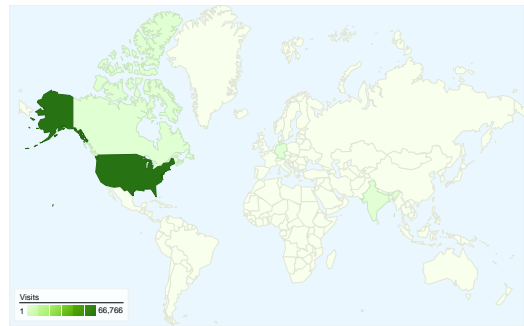

Site Usage

67,711 Visits

30.72% Bounce Rate

372,720 Pageviews

00:04:28 Avg. Time on Site

5.50 Pages/Visit

80.65% % New Visits

Visitors Overview

Visitors
54,716

Map Overlay

Traffic Sources Overview

- **Search Engines**
53,854.00 (79.54%)
- **Direct Traffic**
8,024.00 (11.85%)
- **Referring Sites**
5,832.00 (8.61%)
- **Other**
1 (> 0.00%)

Content Overview

67,711 visits came from 77 countries/territories

Site Usage

Country/Territory	Visits	Pages/Visit	Avg. Time on Site	% New Visits	Bounce Rate
Visits 67,711 % of Site Total: 100.00%	Pages/Visit 5.50 Site Avg: 5.50 (0.00%)	Avg. Time on Site 00:04:28 Site Avg: 00:04:28 (0.00%)	% New Visits 80.70% Site Avg: 80.65% (0.06%)	Bounce Rate 30.72% Site Avg: 30.72% (0.00%)	
United States	66,766	5.53	00:04:30	80.60%	30.43%
Canada	208	4.12	00:02:40	91.35%	37.02%
India	178	1.27	00:00:42	95.51%	87.64%
Germany	68	4.60	00:03:06	85.29%	42.65%
(not set)	62	5.15	00:04:39	74.19%	27.42%
United Kingdom	56	3.25	00:01:15	87.50%	41.07%
Belgium	32	1.69	00:00:27	96.88%	84.38%
France	31	2.32	00:00:40	96.77%	74.19%
Brazil	24	1.29	00:00:04	37.50%	83.33%

Mexico	21	4.76	00:02:39	90.48%	23.81%
					1 - 10 of 77

Pages on this site were viewed a total of 372,720 times

 372,720 Pageviews

 246,202 Unique Views

 30.72% Bounce Rate

Top Content

Pages	Pageviews	% Pageviews
/pages/index10.html	109,164	29.29%
/	54,509	14.62%
/pages/castlerocklake.html	10,177	2.73%
/pages/eagleriver.html	9,176	2.46%
/pages/stgermain.html	8,927	2.40%