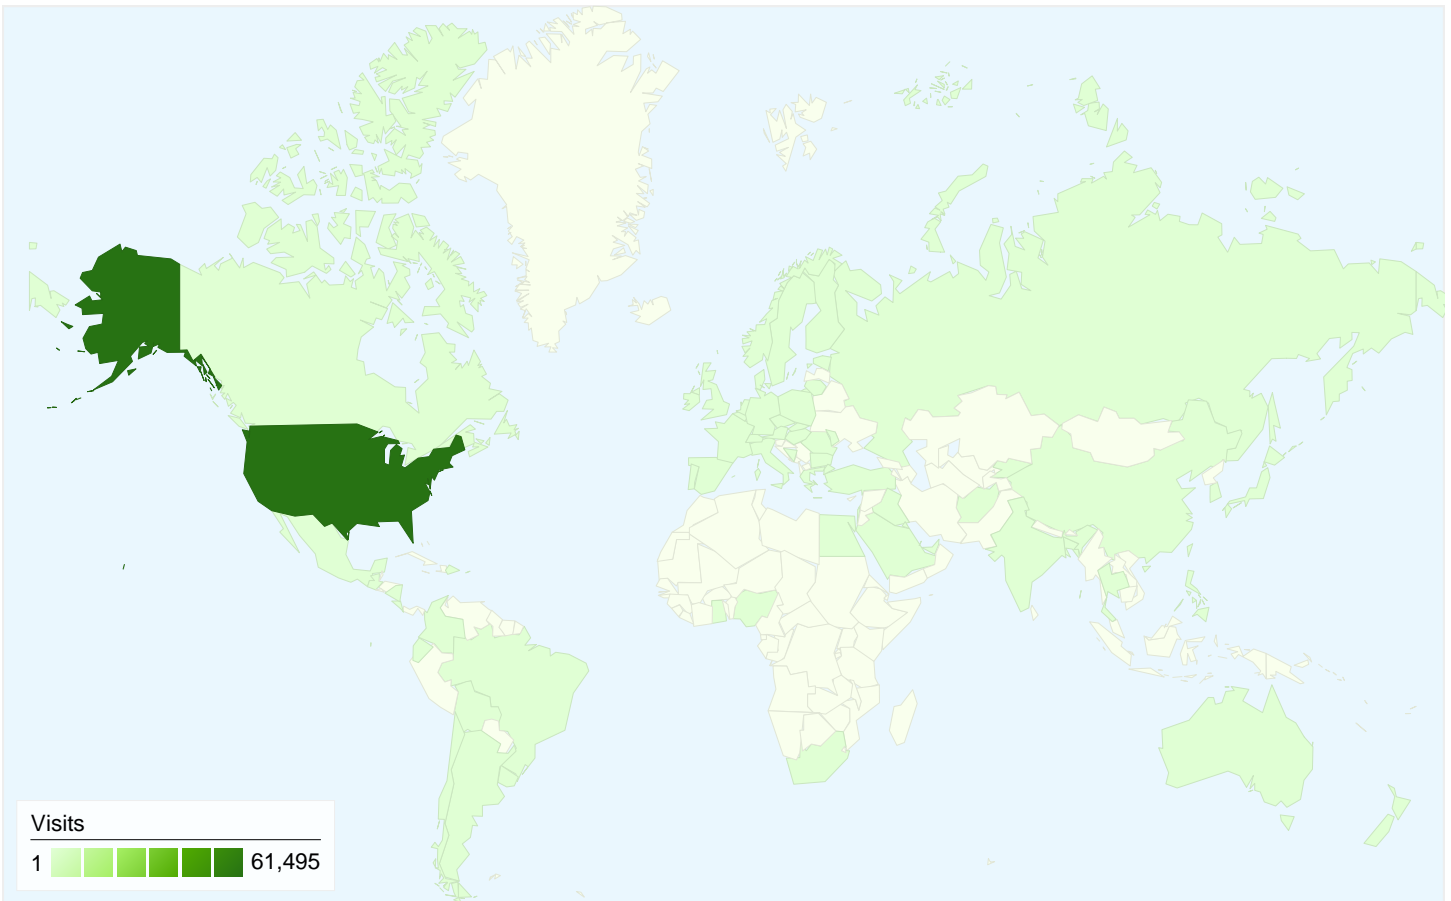

Visitors
50,340

Map Overlay

Traffic Sources Overview

- **Search Engines**
49,191.00 (78.87%)
- **Direct Traffic**
7,661.00 (12.28%)
- **Referring Sites**
5,513.00 (8.84%)
- **Other**
1 (> 0.00%)

Content Overview

Browser	Visits	% visits	Connection Speed	Visits	% visits
Internet Explorer	44,319	71.06%	Cable	26,350	42.25%
Firefox	11,710	18.78%	DSL	17,443	27.97%
Safari	4,367	7.00%	Unknown	11,610	18.62%
Chrome	1,429	2.29%	T1	5,031	8.07%
Mozilla	167	0.27%	Dialup	1,595	2.56%

All traffic sources sent a total of 62,366 visits

- **Search Engines**
49,191.00 (78.87%)
- **Direct Traffic**
7,661.00 (12.28%)
- **Referring Sites**
5,513.00 (8.84%)
- **Other**
1 (> 0.00%)

Top Traffic Sources

62,366 visits came from 75 countries/territories

Site Usage

Country/Territory	Visits	Pages/Visit	Avg. Time on Site	% New Visits	Bounce Rate
Visits 62,366 % of Site Total: 100.00%	Pages/Visit 5.56 Site Avg: 5.56 (0.00%)	Avg. Time on Site 00:04:29 Site Avg: 00:04:29 (0.00%)	% New Visits 80.57% Site Avg: 80.50% (0.08%)	Bounce Rate 30.58% Site Avg: 30.58% (0.00%)	
United States	61,495	5.58	00:04:30	80.45%	30.29%
Canada	187	4.24	00:02:36	91.44%	36.36%
India	176	1.25	00:00:41	95.45%	88.07%
Germany	63	4.75	00:03:18	87.30%	42.86%
(not set)	61	5.20	00:04:43	73.77%	27.87%
United Kingdom	52	3.27	00:01:20	88.46%	42.31%
Belgium	32	1.69	00:00:27	96.88%	84.38%
France	29	2.41	00:00:43	96.55%	72.41%
Brazil	23	1.26	00:00:05	39.13%	86.96%