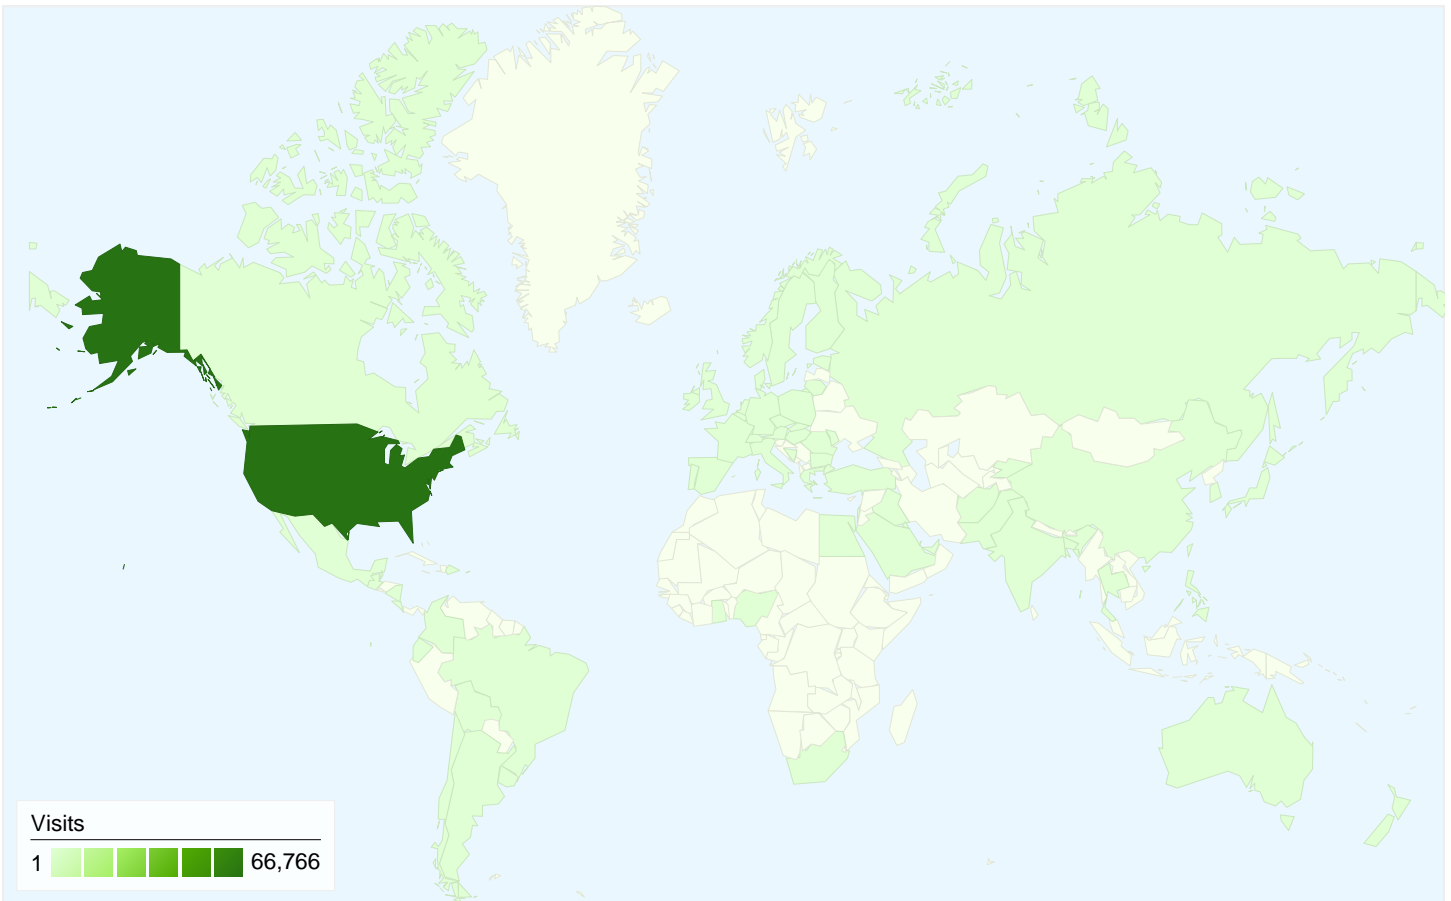

Visitors
54,716

Map Overlay

Traffic Sources Overview

- **Search Engines**
53,854.00 (79.54%)
- **Direct Traffic**
8,024.00 (11.85%)
- **Referring Sites**
5,832.00 (8.61%)
- **Other**
1 (> 0.00%)

Content Overview

Browser	Visits	% visits	Connection Speed	Visits	% visits
Internet Explorer	47,944	70.81%	Cable	28,752	42.46%
Firefox	12,690	18.74%	DSL	18,772	27.72%
Safari	4,841	7.15%	Unknown	12,691	18.74%
Chrome	1,651	2.44%	T1	5,462	8.07%
Mozilla	170	0.25%	Dialup	1,693	2.50%

All traffic sources sent a total of 67,711 visits

- Search Engines
53,854.00 (79.54%)
- Direct Traffic
8,024.00 (11.85%)
- Referring Sites
5,832.00 (8.61%)
- Other
1 (> 0.00%)

Top Traffic Sources

Sources	Visits	% visits	Keywords	Visits	% visits
google (organic)	34,714	51.26%	cabins for rent in wisconsin	3,920	7.28%
yahoo (organic)	11,022	16.28%	wisconsin cabins for rent	2,586	4.80%
(direct) ((none))	8,026	11.85%	wisconsin cabins	1,211	2.25%
bing (organic)	5,243	7.74%	cabins to rent in wisconsin	898	1.67%
search (organic)	908	1.34%	rentwisconsincabins.com	668	1.24%

67,711 visits came from 77 countries/territories

Site Usage

Country/Territory	Visits	Pages/Visit	Avg. Time on Site	% New Visits	Bounce Rate
Visits 67,711 % of Site Total: 100.00%	Pages/Visit 5.50 Site Avg: 5.50 (0.00%)	Avg. Time on Site 00:04:28 Site Avg: 00:04:28 (0.00%)	% New Visits 80.70% Site Avg: 80.65% (0.06%)	Bounce Rate 30.72% Site Avg: 30.72% (0.00%)	
United States	66,766	5.53	00:04:30	80.60%	30.43%
Canada	208	4.12	00:02:40	91.35%	37.02%
India	178	1.27	00:00:42	95.51%	87.64%
Germany	68	4.60	00:03:06	85.29%	42.65%
(not set)	62	5.15	00:04:39	74.19%	27.42%
United Kingdom	56	3.25	00:01:15	87.50%	41.07%
Belgium	32	1.69	00:00:27	96.88%	84.38%
France	31	2.32	00:00:40	96.77%	74.19%
Brazil	24	1.29	00:00:04	37.50%	83.33%