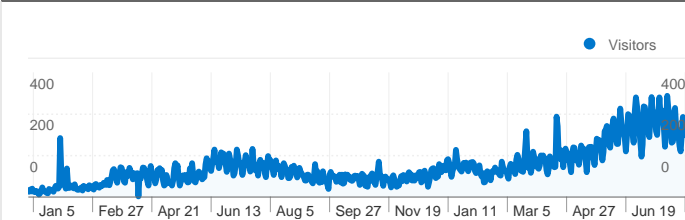

Site Usage

62,366 Visits

30.58% Bounce Rate

346,460 Pageviews

00:04:29 Avg. Time on Site

5.56 Pages/Visit

80.50% % New Visits

Visitors Overview

All traffic sources sent a total of 62,366 visits

- **Search Engines**
49,191.00 (78.87%)
- **Direct Traffic**
7,661.00 (12.28%)
- **Referring Sites**
5,513.00 (8.84%)
- **Other**
1 (> 0.00%)

Top Traffic Sources

62,366 visits came from 75 countries/territories

Site Usage

Country/Territory	Visits	Pages/Visit	Avg. Time on Site	% New Visits	Bounce Rate
Visits 62,366 % of Site Total: 100.00%	Pages/Visit 5.56 Site Avg: 5.56 (0.00%)	Avg. Time on Site 00:04:29 Site Avg: 00:04:29 (0.00%)	% New Visits 80.57% Site Avg: 80.50% (0.08%)	Bounce Rate 30.58% Site Avg: 30.58% (0.00%)	
United States	61,495	5.58	00:04:30	80.45%	30.29%
Canada	187	4.24	00:02:36	91.44%	36.36%
India	176	1.25	00:00:41	95.45%	88.07%
Germany	63	4.75	00:03:18	87.30%	42.86%
(not set)	61	5.20	00:04:43	73.77%	27.87%
United Kingdom	52	3.27	00:01:20	88.46%	42.31%
Belgium	32	1.69	00:00:27	96.88%	84.38%
France	29	2.41	00:00:43	96.55%	72.41%
Brazil	23	1.26	00:00:05	39.13%	86.96%

Mexico	20	4.90	00:02:44	90.00%	25.00%
					1 - 10 of 75

Pages on this site were viewed a total of 346,460 times

 **346,460** Pageviews

 **227,651** Unique Views

 **30.58%** Bounce Rate

Top Content

Pages	Pageviews	% Pageviews
/pages/index10.html	102,413	29.56%
/	50,336	14.53%
/pages/castlerocklake.html	9,305	2.69%
/pages/stgermain.html	8,557	2.47%
/pages/eagleriver.html	8,369	2.42%