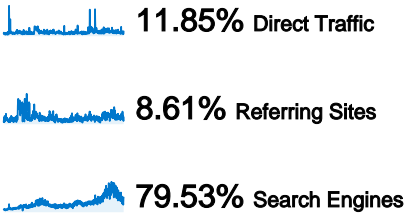

 **67,711 Visits**

 **54,716 Absolute Unique Visitors**

 **372,720 Pageviews**

 **5.50 Average Pageviews**

 **00:04:28 Time on Site**

 **30.72% Bounce Rate**

 **80.65% New Visits**

Technical Profile

All traffic sources sent a total of 67,711 visits

- Search Engines
53,854.00 (79.54%)
- Direct Traffic
8,024.00 (11.85%)
- Referring Sites
5,832.00 (8.61%)
- Other
1 (> 0.00%)

Top Traffic Sources

Sources	Visits	% visits	Keywords	Visits	% visits
google (organic)	34,714	51.26%	cabins for rent in wisconsin	3,920	7.28%
yahoo (organic)	11,022	16.28%	wisconsin cabins for rent	2,586	4.80%
(direct) ((none))	8,026	11.85%	wisconsin cabins	1,211	2.25%
bing (organic)	5,243	7.74%	cabins to rent in wisconsin	898	1.67%
search (organic)	908	1.34%	rentwisconsincabins.com	668	1.24%

67,711 visits came from 77 countries/territories

Site Usage

Country/Territory	Visits	Pages/Visit	Avg. Time on Site	% New Visits	Bounce Rate
Visits 67,711 % of Site Total: 100.00%	Pages/Visit 5.50 Site Avg: 5.50 (0.00%)	Avg. Time on Site 00:04:28 Site Avg: 00:04:28 (0.00%)	% New Visits 80.70% Site Avg: 80.65% (0.06%)	Bounce Rate 30.72% Site Avg: 30.72% (0.00%)	
United States	66,766	5.53	00:04:30	80.60%	30.43%
Canada	208	4.12	00:02:40	91.35%	37.02%
India	178	1.27	00:00:42	95.51%	87.64%
Germany	68	4.60	00:03:06	85.29%	42.65%
(not set)	62	5.15	00:04:39	74.19%	27.42%
United Kingdom	56	3.25	00:01:15	87.50%	41.07%
Belgium	32	1.69	00:00:27	96.88%	84.38%
France	31	2.32	00:00:40	96.77%	74.19%
Brazil	24	1.29	00:00:04	37.50%	83.33%